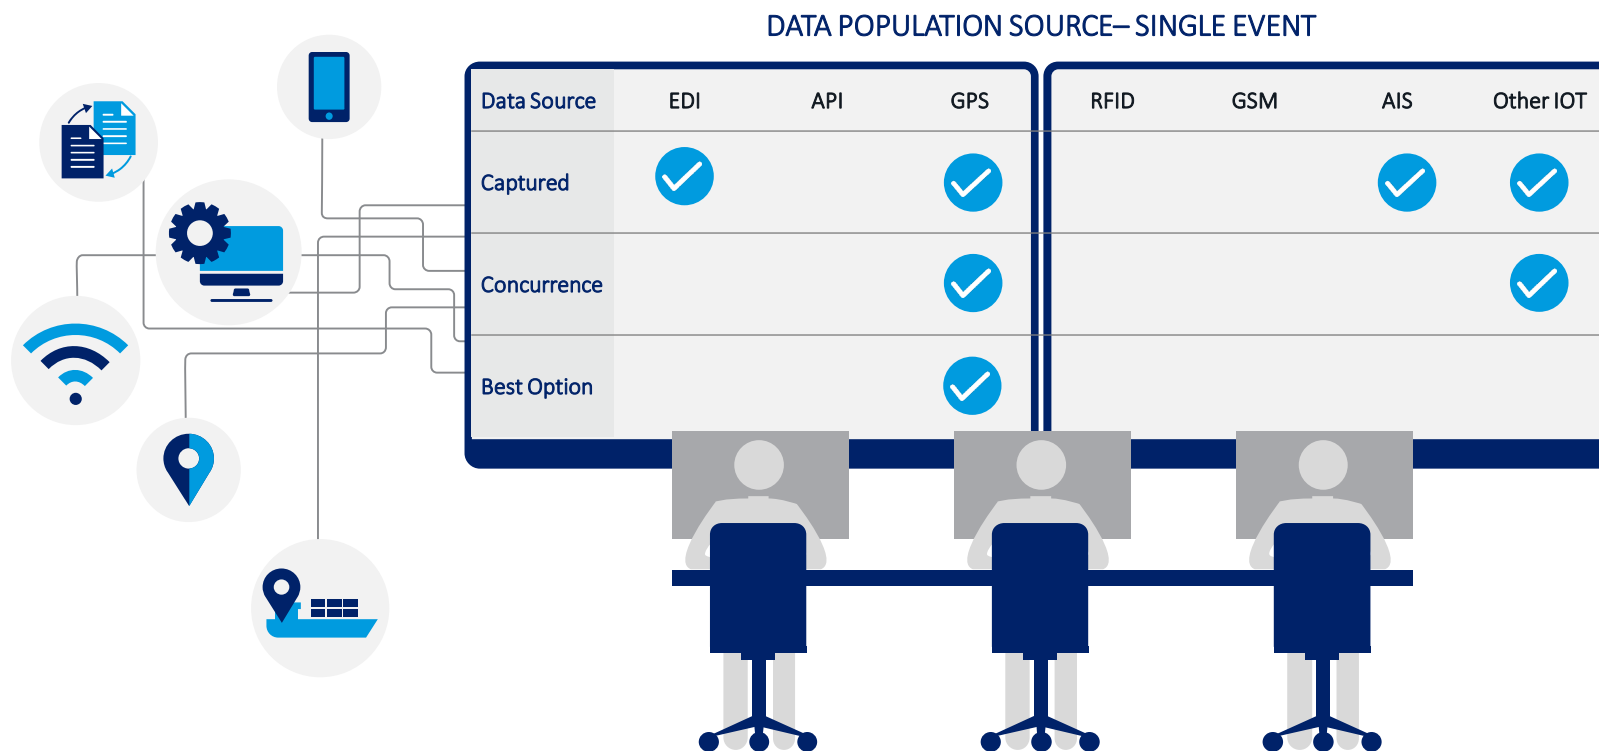

DataGuaranteed

We can offer customers guaranteed data without gaps by “Data Weaving” from new and old technologies.

Data for a single event status field can be secured from multiple sources using a variety of methods to receive data that is **complete, timely, and accurate**.

FUTURE FOCUS: EVENT DATA MANAGEMENT

Basic questions we ask ourselves about what makes good data...Completeness and Timeliness are the first steps!

COMPLETENESS

Augments capabilities?

Useful data?

Meeting future needs?

TIMELINESS

Can we make business decisions?

Wasting FTE time chasing data?

ACCURACY

Baseline measurements?

Best technology used?

Note: DQA measures performance at a customer level and communicates the completeness.

CONTROL TOWER ELEMENTS

Your plan is only as good as your ability to execute it. Many elements are in play to orchestrate a Control Tower. All rely on sound data.

DATA | GUARANTEED

APL Operations

Control Tower requires complete, timely, and accurate data to function properly.