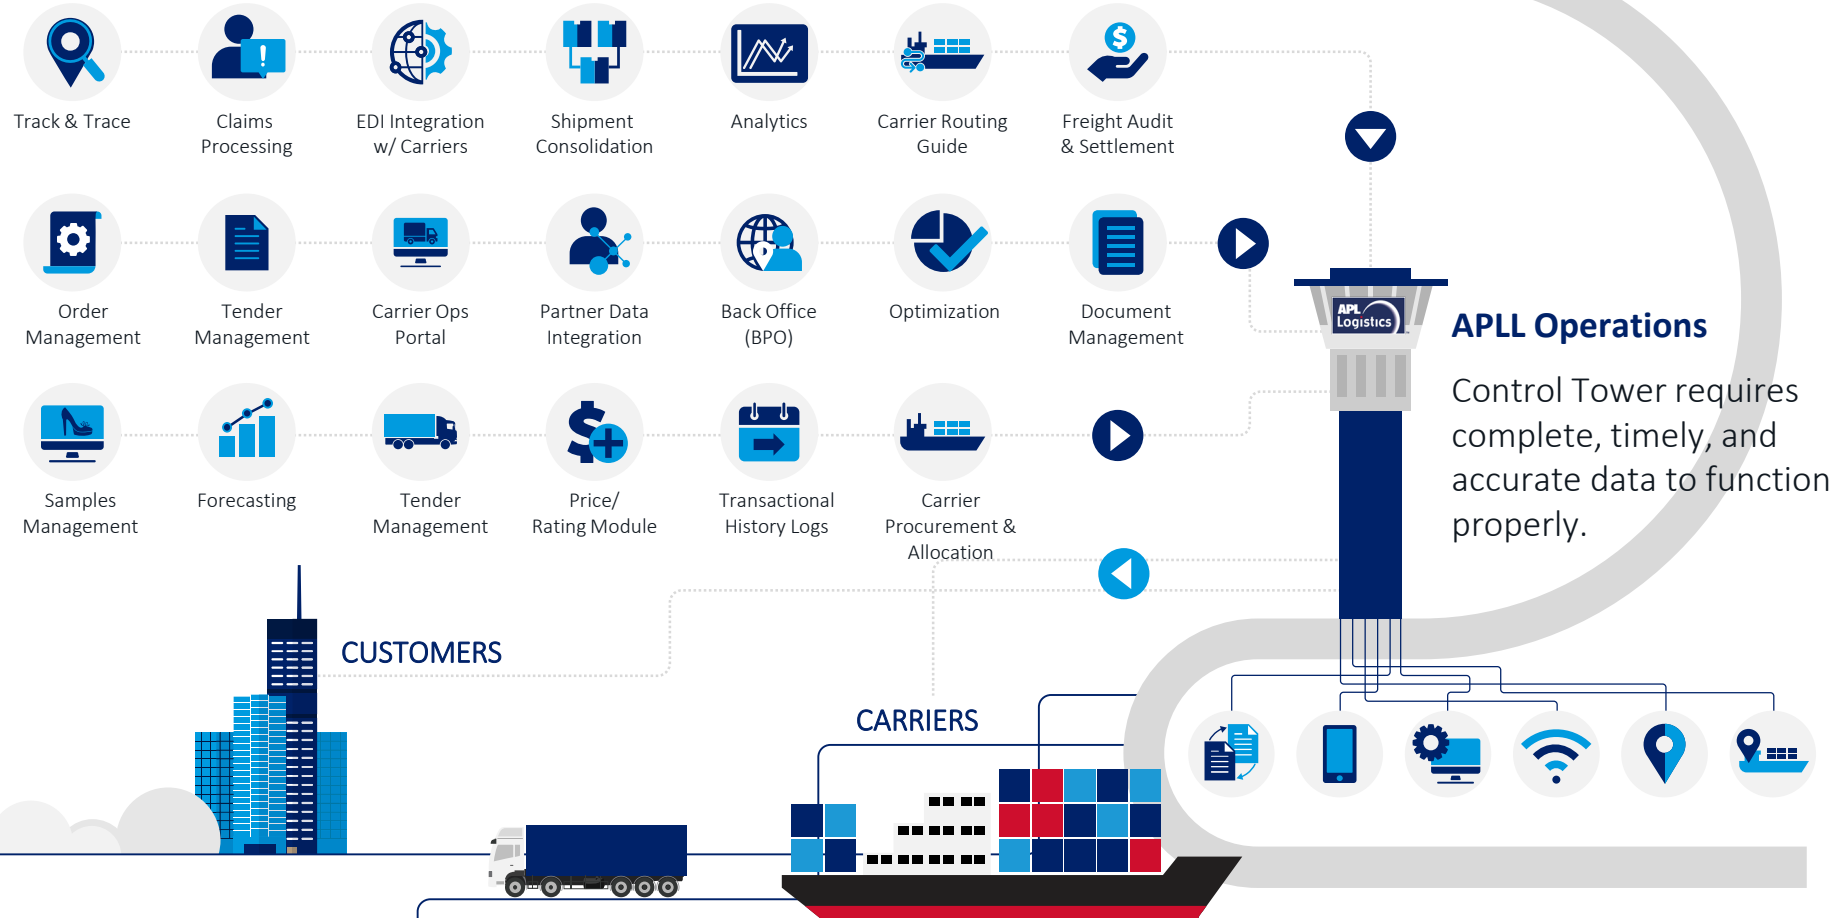

TIMELINESS

Can we make business decisions?

Wasting FTE time chasing data?

ACCURACY

Baseline measurements?

Best technology used?

Note: DQA measures performance at a customer level and communicates the completeness.

CONTROL TOWER ELEMENTS

Your plan is only as good as your ability to execute it. Many elements are in play to orchestrate a Control Tower. All rely on sound data.

DATA | GUARANTEED

APL Operations

Control Tower requires complete, timely, and accurate data to function properly.