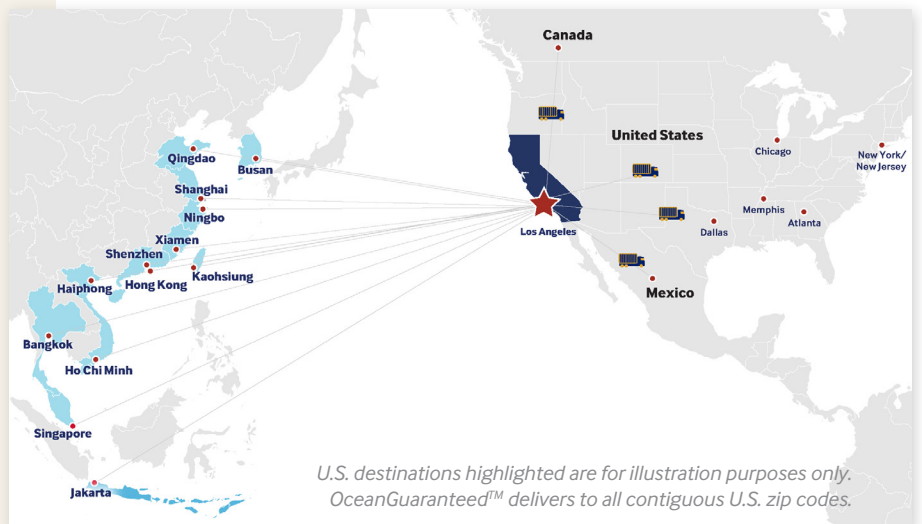

A member of the KWE Group

OceanGuaranteed™

Day-Definite Delivery. Guaranteed Performance.

From Asia to North America — FCL & LCL Solutions You Can Count On.

OceanGuaranteed™ is the industry first, day-definite, money-back-guaranteed port-to-door service for both Full Container Load (FCL) and Less-than-Container Load (LCL) shipments. Operating from 13 key origin ports in Asia, OceanGuaranteed™ delivers to any zip code in the contiguous U.S., plus select destinations in Canada and Mexico (LCL only).

Full Visibility

End-to-end, SKU-level tracking 24/7

**If not delivered on guaranteed date. Conditions and restrictions apply for both FCL and LCL services.*

Operating in Key Asian Origins

China

Qingdao, Shanghai, Ningbo, Xiamen, Shenzhen, Hong Kong

Taiwan

Kaohsiung

Thailand

Bangkok

Vietnam

Ho Chi Minh City, Haiphong

Singapore

Indonesia

Jakarta

South Korea

Busan

U.S. destinations highlighted are for illustration purposes only. OceanGuaranteed™ delivers to all contiguous U.S. zip codes.

FCL Highlights

Get reliable, day-definite delivery for your FCL shipments.